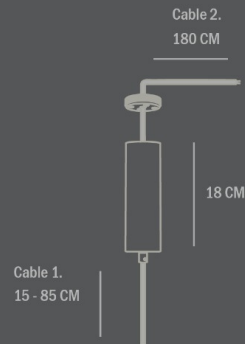

101 COPENHAGEN ©