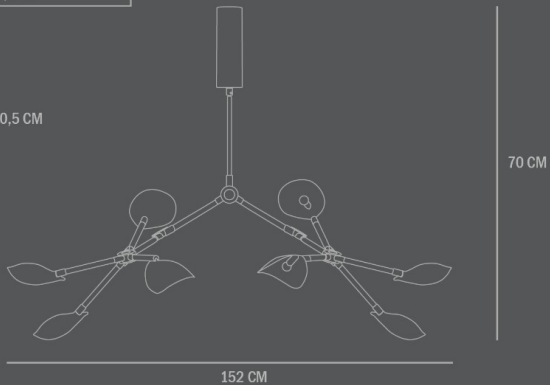

101 COPENHAGEN ©